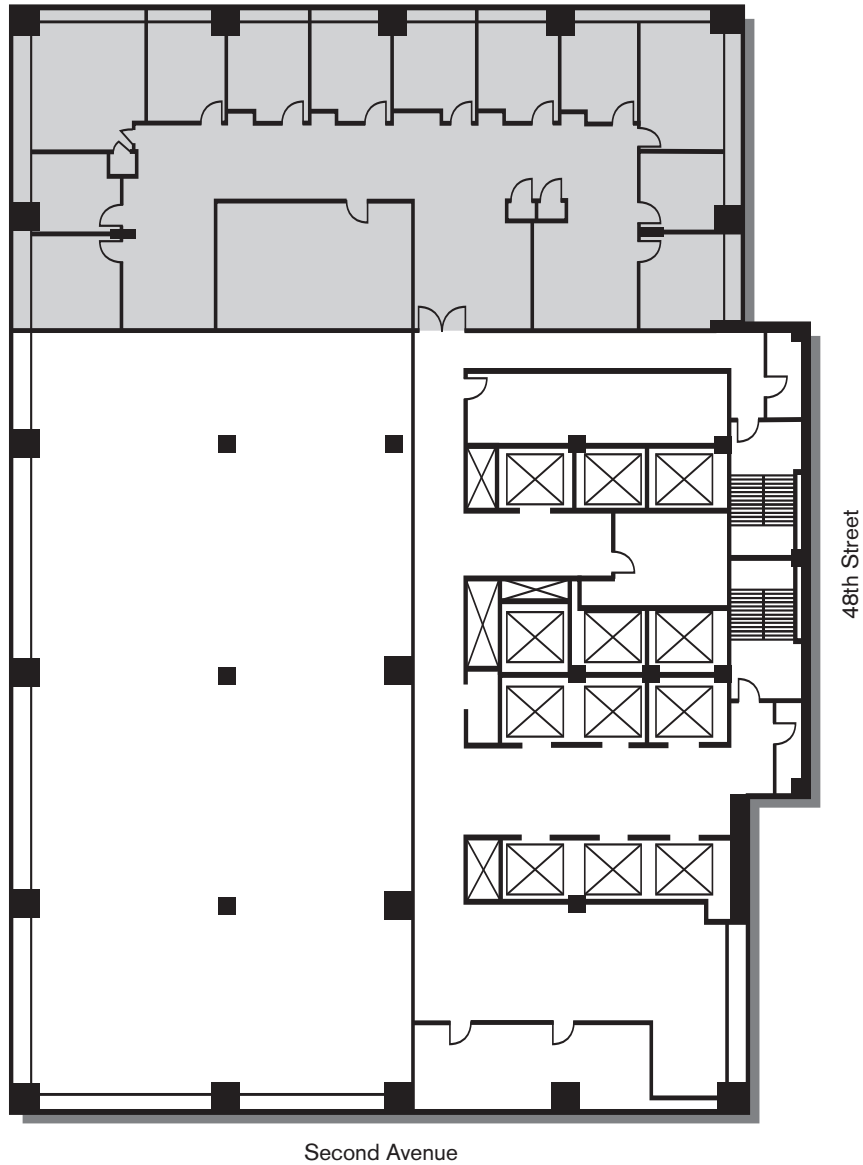

1 DAG HAMMARSKJOLD PLAZA, NEW YORK, NY

PART 26TH FLOOR - SUITE A - 2,300 SF

**RUBEN
COMPANIES**