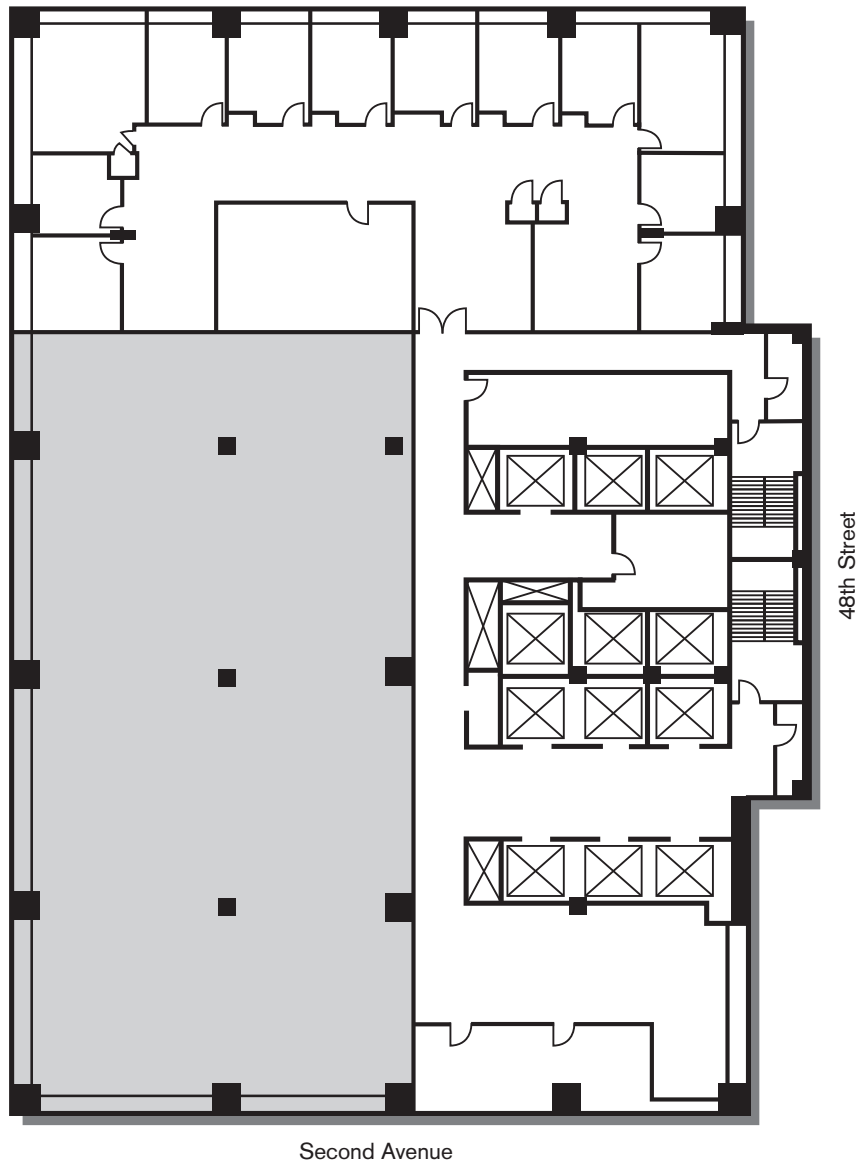

1 DAG HAMMARSKJOLD PLAZA, NEW YORK, NY

PART 26TH FLOOR - SUITE B - 6,150 SF

**RUBEN
COMPANIES**