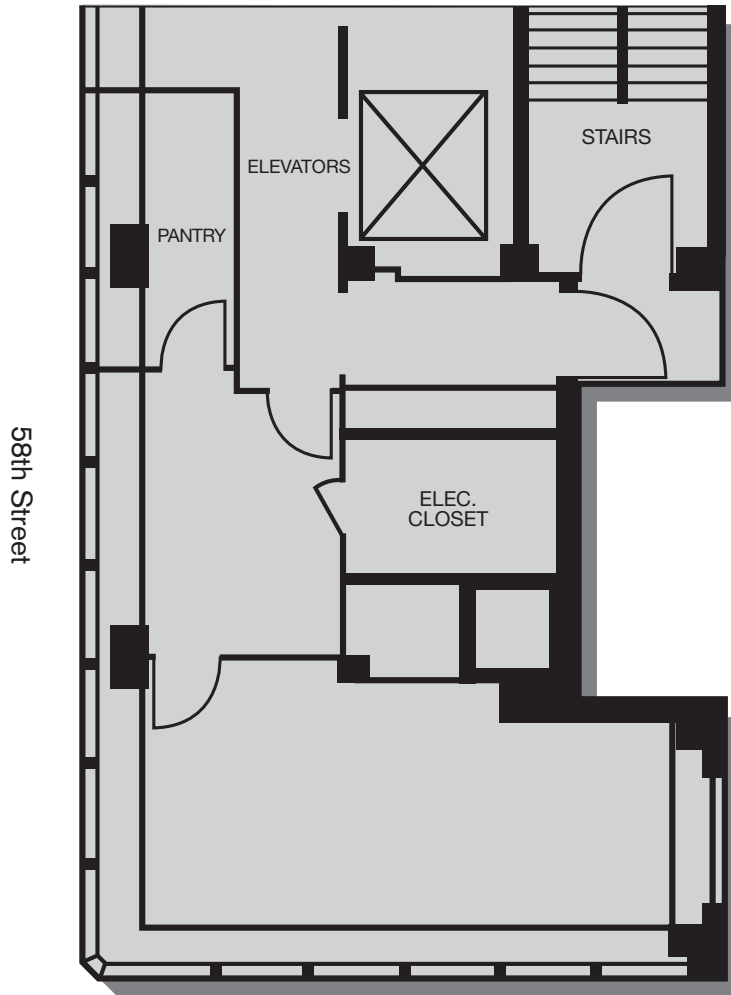

600 MADISON AVENUE NEW YORK, NY

PART 26TH FLOOR - 1,113 SF

**RUBEN
COMPANIES**